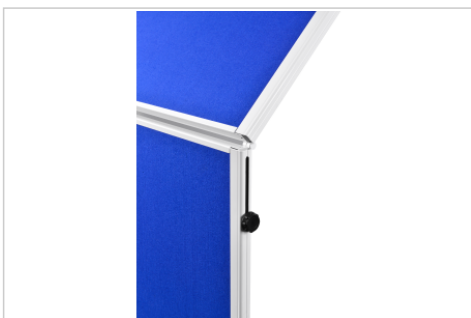

## ECONOMY workshop board foldable 150x120cm blue

- Functional, foldable mobile workshop board
- Double-sided felt pinboard
- White powder coated aluminium board frame
- Footings and legs in white powder coated steel
- Set of 4 lockable castors included
- Height of the total product: 195 cm
- Board size: H 150 x W 120 cm

- Easily collect ideas and create overviews
- Pin paper directly on the board surface
- Lightweight and easy to move around
- Versatile: can be used as pinboard and divider wall
- Quick mounting: can be set up by one person

## Specifications

Surface (material/colour)	Felt / Blue
Frame (material/colour)	Aluminium / -
Corner (material/colour)	Plastic / Light grey matt
Article dimensions	1200 x 1500 x 22.1 mm
Total dimensions	- x 1950 x - mm
Mobile	Yes
Castors	Yes
Number of lockable castors	4
Foldable	Yes
Product warranty	2 Years